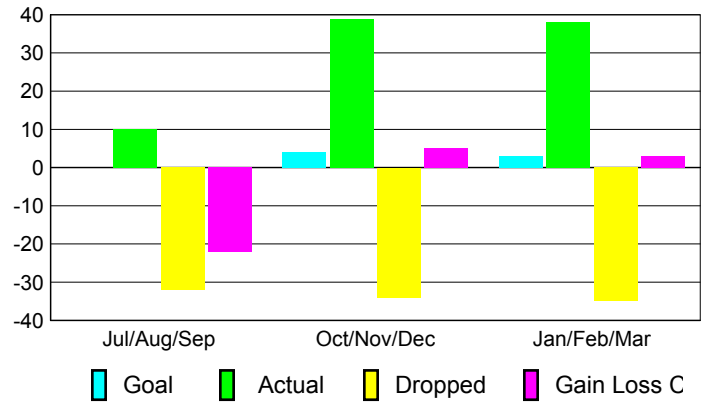

Membership Results 2008-2009

Goal, New, Dropped, Gain/Loss