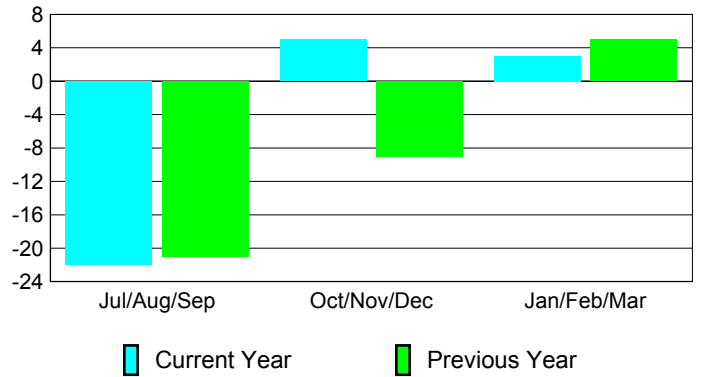

Comparison of Membership Gain/Loss

Current Year Compared to the Previous Year